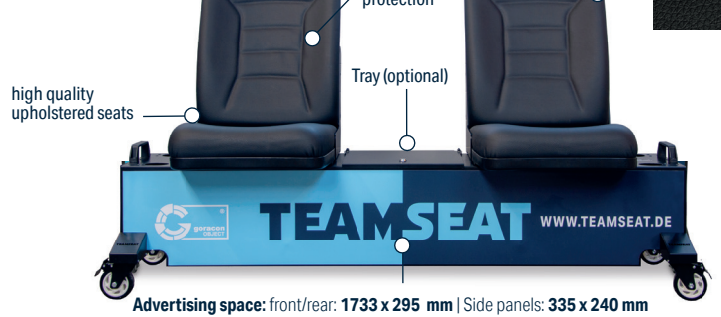

TEAMSEAT

5er SEAT
Dimension: LxWxH
2900x580x800 mm

seat height:
ca. 500 mm

The following colors are available available as standard.

4er SEAT
2330x580x800 mm

3er SEAT
1760x580x800 mm

TEAMSEAT +
5 | 4 | 3

As a reserve, training benches, especially in sports halls

THE TEAMSEAT FOR YOUR VIEWERS, PLAYERS, COACHES AND SPONSORS!

The mobile bench consists of a stable steel substructure with ergonomic seats.

The base frame is available in all RAL standard colors. Four individual magnetic foils can be attached all around as advertising media and exchanged at any time as required.

TEAMSEAT COACH + / ++

Designed for trainers | co-trainers
Can be used indoors or outdoors!

COACH +
1760 x 580 x 960 mm

Advertising space: front/rear: 1733 x 295 | Side panels: 335 x 290

COACH ++
1760 x 580 x 1350 mm

Advertising space: front/rear: 1733 x 295 mm | Side panels: 335 x 240 mm

TEAMSEAT REFERENCES

TYPE	Measurements (mm)			Seatdetails		
	LENGTH	WIDTH	HEIGHT	SEATS	SEAT TYPE	SEAT HEIGHT (mm)
TEAMSEAT3	1760	580	800	3	plastic seat shells	500
TEAMSEAT4	2330	580	800	4	plastic seat shells	500
TEAMSEAT5	2900	580	800	5	plastic seat shells	500
TEAMSEAT+3	1760	580	960	3	foldable faux leather seats	500
TEAMSEAT+4	2330	580	960	4	foldable faux leather seats	500
TEAMSEAT+5	2900	580	960	5	foldable faux leather seats	500
TEAMSEAT COACH+	1760	580	960	2	foldable faux leather seats	500
TEAMSEAT COACH++	1760	740	1350	2	premium VIP faux leather seats	520
TRAY FOR TS COACH						
COVER FOR TS COACH ++						